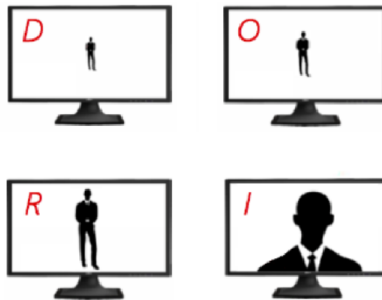

## Dimensions

# What is DORI & how to use it in CCTV

In the world of CCTV, **DORI** stands for **D**etection, **O**bservation, **R**ecognition and **I**dentification.

- **Detection** - The detection level allows for reliable and easy determination of whether a person or vehicle is present.
- **Observation** - The observation level gives characteristic details of an individual, such as distinctive clothing, while allowing a view of activity surrounding an incident.
- **Recognition** - The recognition level determines with a high degree of certainty whether an individual shown is the same as someone that has been seen before.
- **Identify** - The identification level enables the identity of an individual beyond a reasonable doubt.