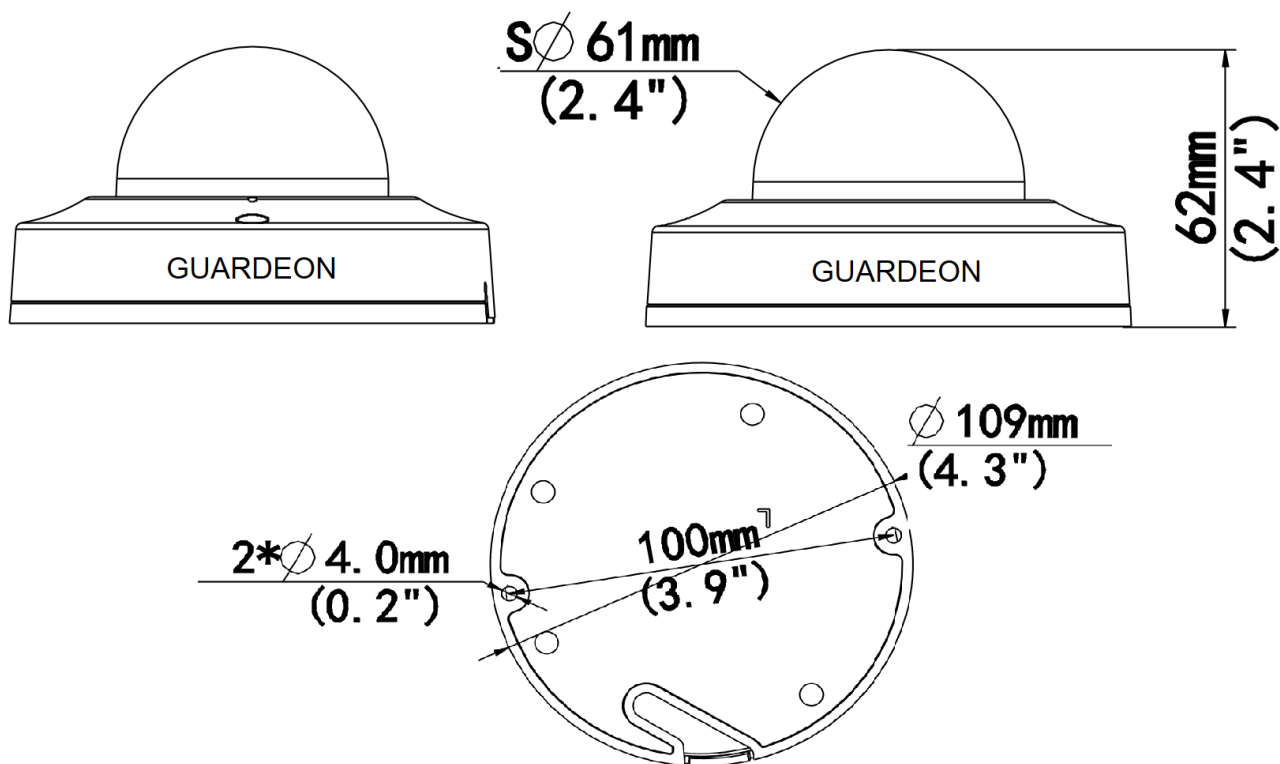

### Features

- ✓ High quality image with 4MP, 1/2.7" CMOS **LUNA** sensor
- ✓ 4.0MP (2688x1520)@30/25fps; 4MP (2560x1440)@30/25fps; 3MP (2304x1296)@30/25fps; 2MP (1920x1080)@30/25fps
- ✓ Ultra 265, H.265, H.264, MJPEG
- ✓ **NDAA** compliant
- ✓ Smart AI intrusion prevention, including cross line, intrusion, enter area, leave area detection
- ✓ Based on target classification, smart intrusion prevention significantly reduces false alarm caused by leaves, birds and lights etc., accurately focus on human, motor vehicle and non-motor vehicle
- ✓ Mini Dome with **NO pigtail (no pigtail cable)** RJ45 inside camera
- ✓ Intelligent People Flow Counting and Crowd Density Monitoring
- ✓ 120dB true WDR technology enables clear image in strong light scene
- ✓ Support 9:16 Corridor Mode
- ✓ 20 simultaneous streams (multi stream)
- ✓ Audio I/O and inside
- ✓ Alarm I/O onboard
- ✓ Smart IR, up to 30m (98 ft) IR distance
- ✓ Supports 256 GB MicroSD card
- ✓ **ONVIF** (Profile S, Profile G, Profile T); API; SDK

## Dimensions